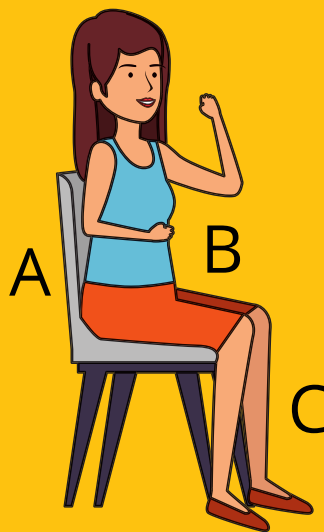

MEASURING FOR CUSTOM COMFORT

A - SEAT TO TOP OF BACK

Measure from the base of the seat to the top of the head in inches

B - SEAT DEPTH

Measure from the back of the seat to the back of the knee in inches

C - FLOOR TO TOP OF SEAT

Measure from the floor to the top of the back of the knee in inches

D - WIDTH BETWEEN ARMS

Measure from the left hip to the right hip while seated and add 2 inches

E - HEIGHT

The height of the main user of the lift chair in feet

F - WEIGHT

The weight of the main user of the lift chair in pounds

IMPORTANCE OF SIZING

COMFORT

Finding the perfect fit for your new lift chair will provide the most comfortable option available. Golden offers the most sizes in the industry to customize your comfort!

SAFETY

Your safety is our top priority! If a lift chair is too big or too small it can become a safety hazard when transferring in and out of the chair. We want to make sure you find the perfect fit for safe transfers everytime you enter and exit your chair.

LONGEVITY

Did you know that if a lift chair is too big or too small it can cause mechanical issues over time? We want to help you find the perfect fit to encourage comfort and not headaches due to mechanical breakdown.